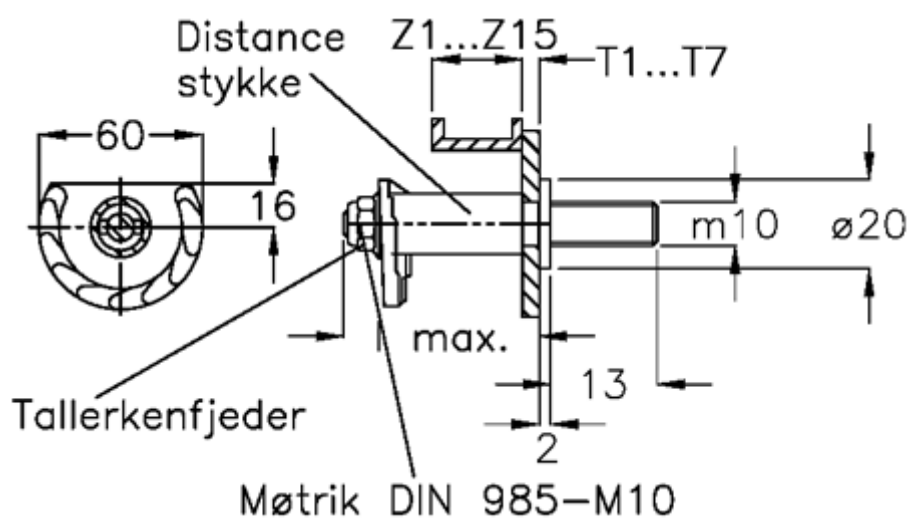

Article number: 20895608

Description: E+G Door lock  
GN 117-GB-T6-Z8

## Measures

Cam thickness = 21-30